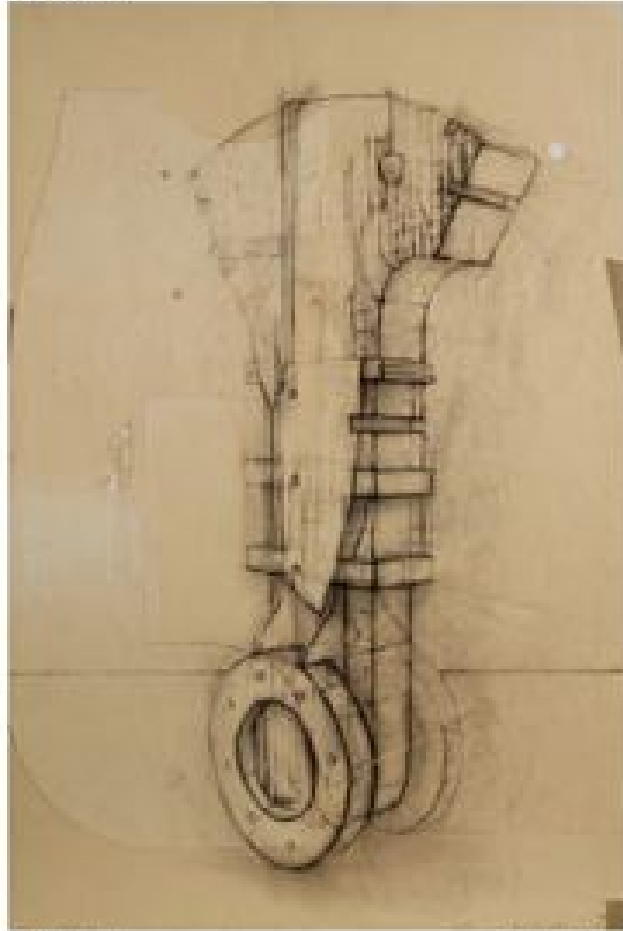

John Atkin

The Wanderer IV
Mixed Media and Collage on paper
8x10 inches